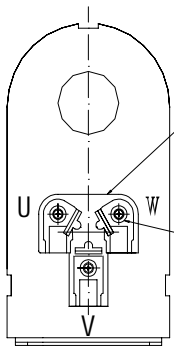

DIMENSIONAL SKETCH

DISCHARGE
 ACCEPT
 Ø19.05 [3/4] O.D TUBE

CONNECTOR
 7/16-20UNF-2A
 [1/4 FLARE CONNECT]

SUCTION
 ACCEPT
 Ø25.4 [1] O.D TUBE