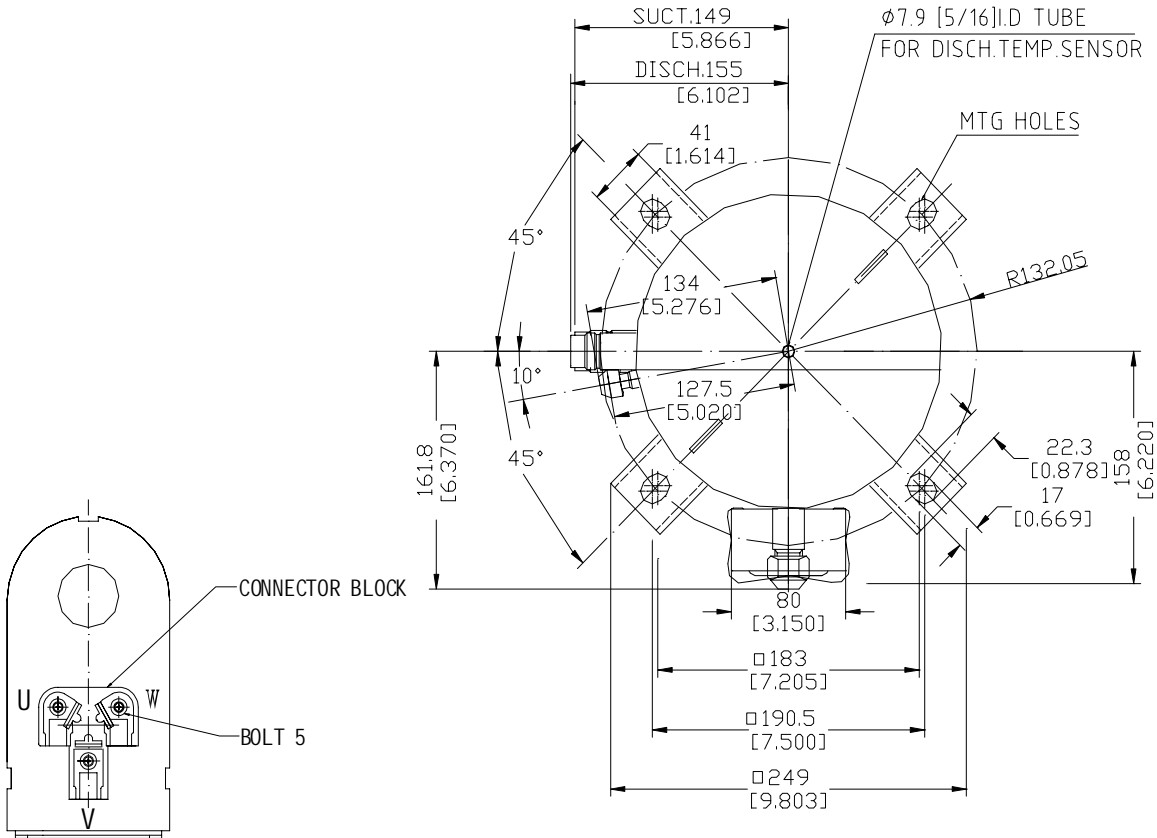

DIMENSIONAL SKETCH

DISCHARGE
 ACCEPT
 Ø19.05 [3/4] O.D TUBE

CONNECTOR
 7/16-20UNF-2A
 [1/4 FLARE CONNECT]

SUCTION
 ACCEPT
 Ø25.4 [1] O.D TUBE