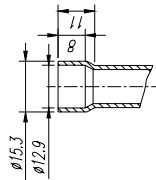

Dimension of Compressor (E655DH-65D2YG)

Suction Tube

Discharge Tube

Name Plate

SHAPE-E10