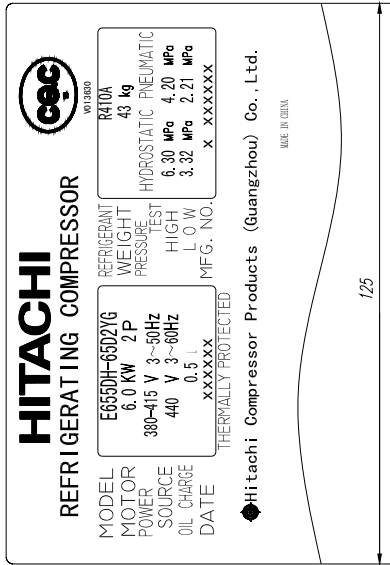

Dimension of Compressor (E655DH-65D2YG)

Suction Tube

Discharge Tube

Name Plate

SHAPE-E10