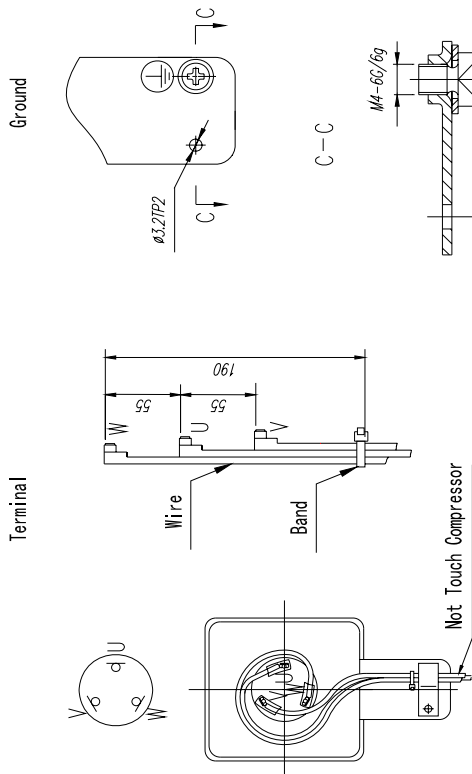

Dimension of Compressor (E655DH-65D2YG)

Suction Tube

Discharge Tube

Name Plate

SHAPE-E10