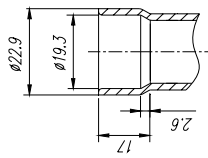

Dimension of Compressor (E655DH-65D2YG)

Suction Tube

Discharge Tube

Name Plate

SHAPE-E10