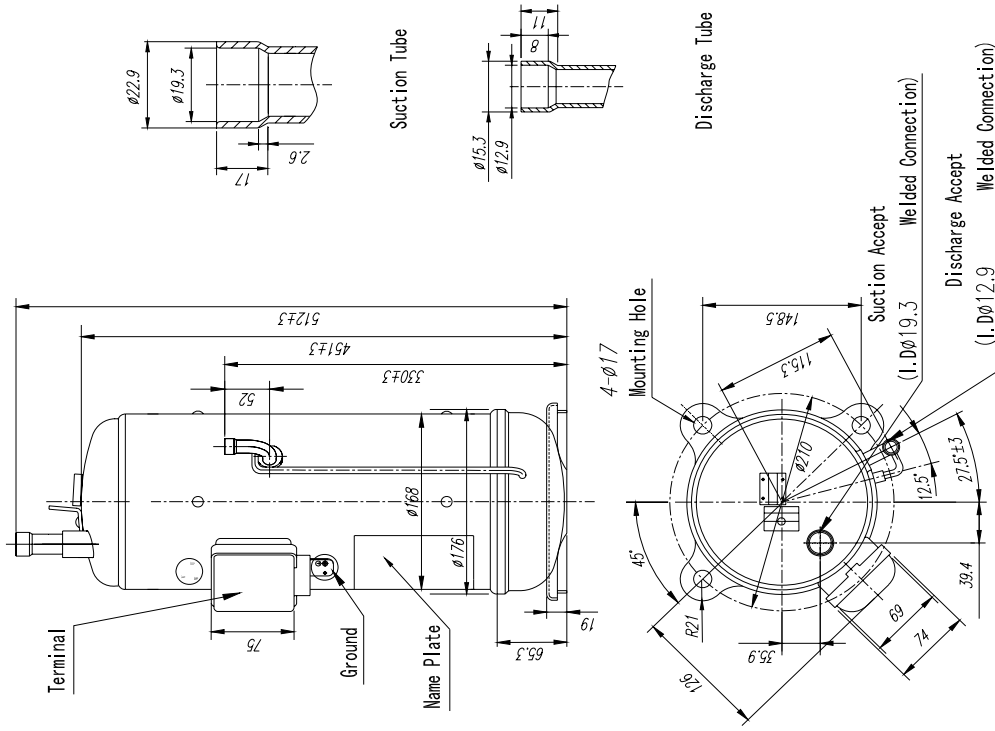

Dimension of Compressor (E655DH-65D2YG)

Suction Tube

Discharge Tube

Name Plate

SHAPE-E10